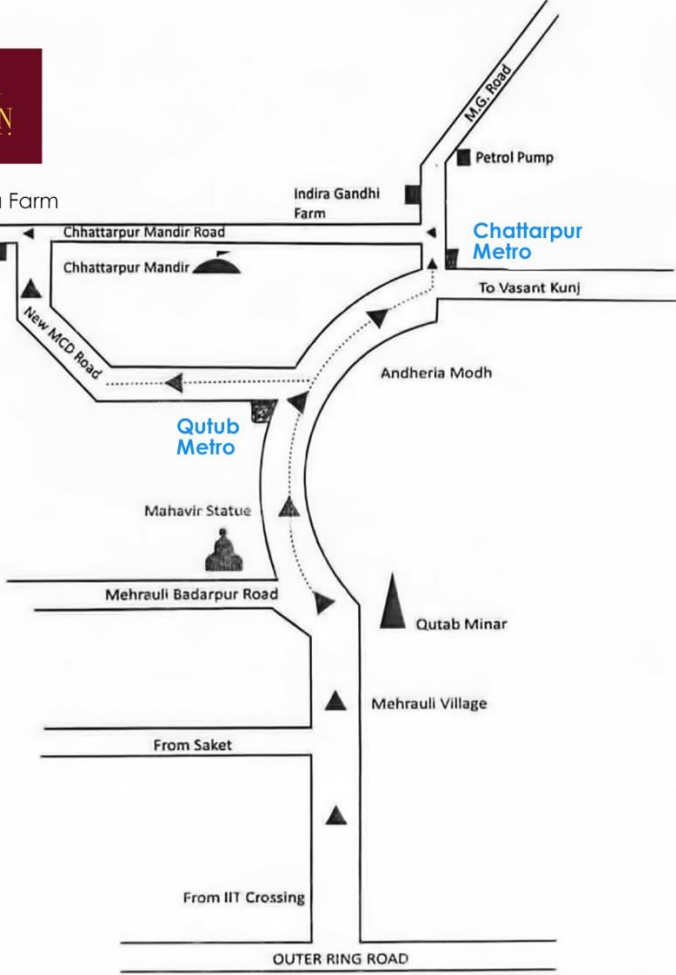

The PAVILION
at the Saharma Farm

Indira Gandhi
Farm

Petrol Pump

Chattarpur
Metro

To Vasant Kunj

Daffortill Hotels

Tivoli Garden

Chhattarpur Mandir

Andheria Modh

Qutub
Metro

Mahavir Statue

Qutab Minar

Mehrauli Village

Mehrauli Badarpur Road

From Saket

From IIT Crossing

OUTER RING ROAD

M.G. Road

Key
600 meters From Tivoli Gardens
1 Km from Chattarpur temple
2.5 Km from Qutab Minar

Guide Map to The PAVILION